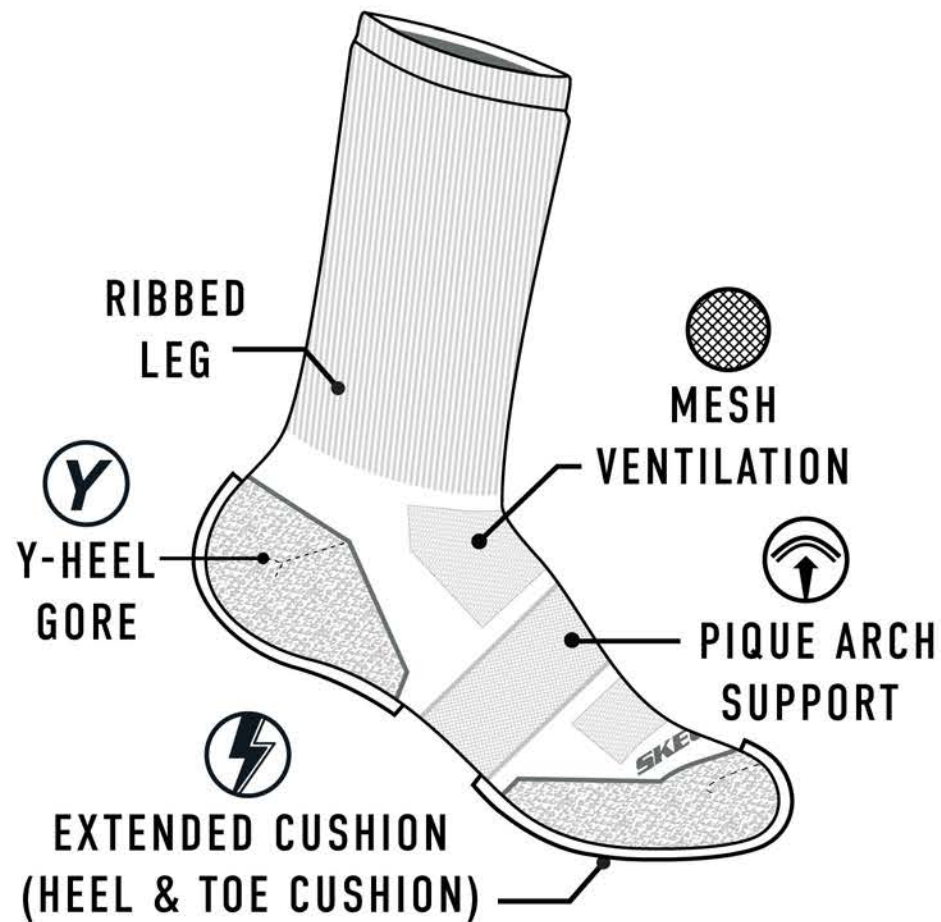

SPRING 2024

CONTENT: 98% POLYESTER, 2% SPANDEX

MENS EXTENDED CUSHION CREW

WITH NON CUSHION PIQUE ARCH SUPPORT AND RIBBED LEG FOR A SECURE FIT. WITH MESH VENTILATION FOR BREATHABILITY.

GREAT FOR THE SERVICE INDUSTRY:
NURSES, RESTAURANT WORKERS, ETC.

MIDWEIGHT

CREW
HITS AT CALF TO
MID CALF

S114348-007

COLORS

- White
- Black
- Cool Gray 4 C
- Light Grey Heather
- Steel Grey 18-4005 TPX
- Rum Raisin 19-1321 TPX
- Princess Blue 19-4150 TPX
- Olive Drab 18-0622 TPX
- Vibrant Orange 16-1364 TPX
- Pale Khaki 15-1216 TPX
- Coffee Quartz 18-1307 TPX
- Iron 18-1306 TPX